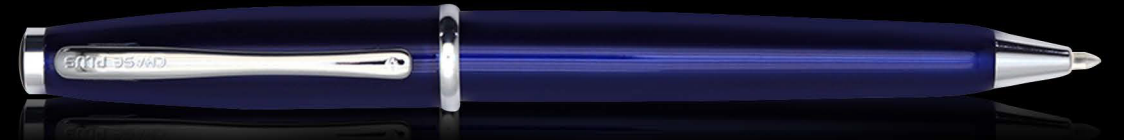

BACKPACKS

■ Backpack DUETONI

■ Backpack DIBASE

■ Backpack PEBBLE

CHASETM
PLUS 

WRITING
INSTRUMENTS

CHASE PLUS LEXER

Ballpoint pen LEXER Gunmetal & Rose gold

Ballpoint pen LEXER Black & Chrome

Ballpoint pen LEXER Black & Rose gold

Ballpoint pen LEXER Blue & Chrome

LEXER

CHASE PLUS KANORA

Ballpoint pen KANORA Black & Chrome

Ballpoint pen KANORA Blue & Chrome

Ballpoint pen KANORA Matte Black