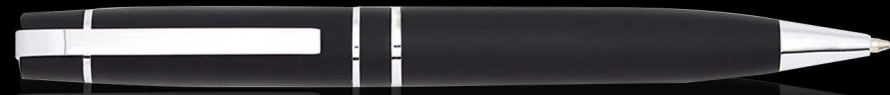

Ballpoint pen LEXER Black & Chrome

Ballpoint pen LEXER Black & Rose gold

Ballpoint pen LEXER Blue & Chrome

LEXER

CHASE PLUS KANORA

Ballpoint pen KANORA Black & Chrome

Ballpoint pen KANORA Blue & Chrome

Ballpoint pen KANORA Matte Black

Ballpoint pen KANORA Matte Blue

Ballpoint pen KANORA Matte Silver

KANORA

CHASE PLUS LIBRO

Ballpoint pen LIBRO Matte Black

LIBRO

Ballpoint pen LIBRO Black & Chrome

Ballpoint pen LIBRO Matte Blue