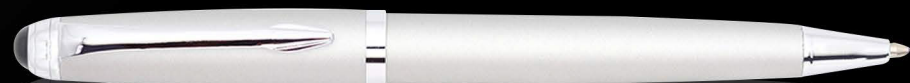

Ballpoint pen LIBRO Matte Silver